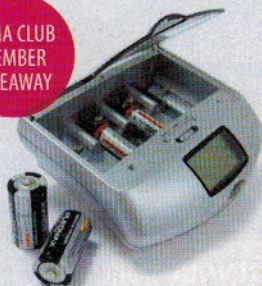

HOT AIR

Radiators on exterior walls can lose up to 70 per cent of their heat through the wall. Insulating radiator panels reflect heat into your home, cutting bills by up to 20 per cent. £39.99 (pack of 10) or £49.99 (pack of 20) at ecoutlet.co.uk; 0208 752 2460

CSMA CLUB
MEMBER
GIVEAWAY

SUPER CHARGE

The mains-powered Battery Wizard extends the life of normal batteries up to 10 times, and works with rechargeable batteries, too. £19.95 at gizoo.co.uk; 0800 376 4818. We have three Battery Wizards to give away – see p109 for details and use the code 'Battery'.